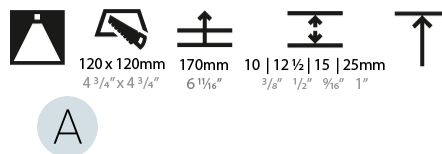

GENERAL

Series: Bioniq
Subseries: Bioniq Square Deep
Brand: Prolicht
Division: Architectural
Mounting Type: Trimless
Mounting Location: Ceiling
Subcategory: Downlight

PHYSICAL

Diameter (mm): 95
Diameter (in): 3 3/4
Length (mm): 106
Length (in): 4 3/16
Width (mm): 106
Width (in): 4 3/16
Height (mm): 150
Height (in): 5 7/8
Ceiling Thickness (mm): 10 / 12.5 / 15 / 25
Ceiling Thickness (in): 3/8 or 1/2 or 9/16 or 1
Min. Recessing Depth (mm): 170
Min. Recessing Depth (in): 6 11/16
Light Distribution: Downlight
Weight (kg): 0.688
Weight (lbs): 1.52

Fixture Finish: SSR / BKV / CWI / CRY / HAB / UFT / ITA / RUA / FTG / MYG / LOD / PUS / FRO / FUP / KIA / POP / BLS / SPG / MEY / GOH / GUM / CHC / COM / ABZ / JAG / OBR / MOS / ROR

Fixture Material: Aluminum Die Cast
Cut-out Measurements: 120mm / 4 3/4" x 120mm / 4 3/4"
Upon Request: Unique Ceiling Thickness

ELECTRICAL

Lamp Type: LED (Zhaga Standard)
Input Wattage (W): 16.5
Total Output Wattage (W): 14.7
Dimming: Dali Dimming
Driver Included: No
Driver Location: Recessed Housing
Driver Type: Constant Current - 120Vac
Driver Class: Class 2
Housing: See Components
Input Voltage (V): 120
Constant Current (MA): 350

LED

Number of LEDs: 1
Color Temperature (°K): Warm Dim
Max. Delivered Lumen (lm): 770
Nominal Lumen (lm): 1140
CRI: >90 CRI
Lamp Life (hrs): 50000
Upon Request: RGB-W Tunable White Special Color Temperature Special LED

OPTICAL

Reflector: 20 / 40 / 60
Upon Request: Special Beam Angles

RATINGS AND CERTIFICATIONS