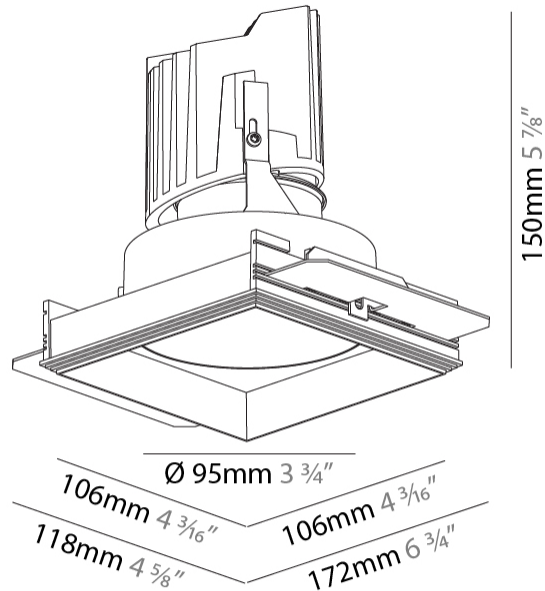

GENERAL

Series: Bioniq
Subseries: Bioniq Square Deep
Brand: Prolicht
Division: Architectural
Mounting Type: Trimless
Mounting Location: Ceiling
Subcategory: Downlight

PHYSICAL

Diameter (mm): 95
Diameter (in): 3 3/4
Length (mm): 106
Length (in): 4 3/16
Width (mm): 106
Width (in): 4 3/16
Height (mm): 150
Height (in): 5 7/8
Ceiling Thickness (mm): 10 / 12.5 / 15 / 25
Ceiling Thickness (in): 3/8 or 1/2 or 9/16 or 1
Min. Recessing Depth (mm): 170
Min. Recessing Depth (in): 6 11/16
Light Distribution: Downlight
Weight (kg): 0.688
Weight (lbs): 1.52

Fixture Finish: SSR / BKV / CWI / CRY / HAB / UFT / ITA / RUA / FTG / MYG / LOD / PUS / FRO / FUP / KIA / POP / BLS / SPG / MEY / GOH / GUM / CHC / COM / ABZ / JAG / OBR / MOS / ROR

Fixture Material: Aluminum Die Cast
Cut-out Measurements: 120mm / 4 3/4" x 120mm / 4 3/4"
Upon Request: Unique Ceiling Thickness

ELECTRICAL

Lamp Type: LED (Zhaga Standard)
Input Wattage (W): 16.5
Total Output Wattage (W): 14.7
Dimming: Dali Dimming
Driver Included: No
Driver Location: Recessed Housing
Driver Type: Constant Current - 120Vac
Driver Class: Class 2
Housing: See Components
Input Voltage (V): 120
Constant Current (MA): 350

LED

Number of LEDs: 1
Color Temperature (°K): Warm Dim
Max. Delivered Lumen (lm): 770
Nominal Lumen (lm): 1140
CRI: >90 CRI
Lamp Life (hrs): 50000
Upon Request: RGB-W Tunable White Special Color Temperature Special LED

OPTICAL

Reflector: 20 / 40 / 60
Upon Request: Special Beam Angles

RATINGS AND CERTIFICATIONS