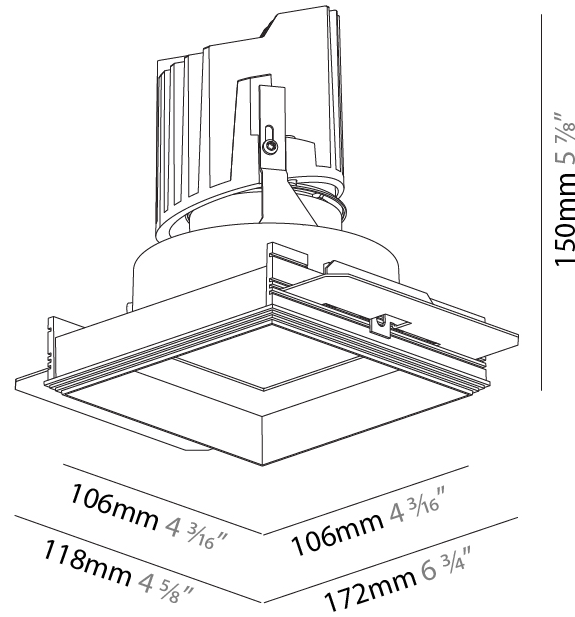

PHYSICAL

Shape: Square
Length (mm): 106
Length (in): 4 3/16
Width (mm): 106
Width (in): 4 3/16
Height (mm): 150
Height (in): 5 7/8
Ceiling Thickness (mm): 10 / 12.5 / 15 / 25
Ceiling Thickness (in): 3/8 or 1/2 or 9/16 or 1
Min. Recessing Depth (mm): 170
Min. Recessing Depth (in): 6 11/16
Light Distribution: Downlight
Weight (kg): 0.769
Weight (lbs): 1.69
Fixture Finish: SSR / BKV / CWI / CRY / HAB / UFT / ITA / RUA / FTG / MYG / LOD / PUS / FRO / FUP / KIA / POP / BLS / SPG / MEY / GOH / GUM / CHC / COM / ABZ / JAG / OBR / MOS / ROR
Fixture Material: Aluminum Die Cast
Cut-out Measurements: 120mm / 4 3/4" x 120mm / 4 3/4"
Upon Request: Unique Ceiling Thickness

ELECTRICAL

Lamp Type: LED (Zhaga Standard)
Input Wattage (W): 16.5
Total Output Wattage (W): 14.7
Dimming: Dali Dimming
Driver Included: No
Driver Location: Recessed Housing
Driver Type: Constant Current - 120Vac
Driver Class: Class 2
Housing: See Components
Input Voltage (V): 120
Constant Current (MA): 350

LED

Number of LEDs: 1
Max. Delivered Lumen (lm): 770
Nominal Lumen (lm): 1140
CRI: >90 CRI
Lamp Life (hrs): 50000
Upon Request: RGB-W Tunable White Special Color Temperature Special LED

OPTICAL

Reflector: 20 / 40 / 60
Upon Request: Special Beam Angles

RATINGS AND CERTIFICATIONS

Certified By: Certified for North American Standards
IP rating: IP20